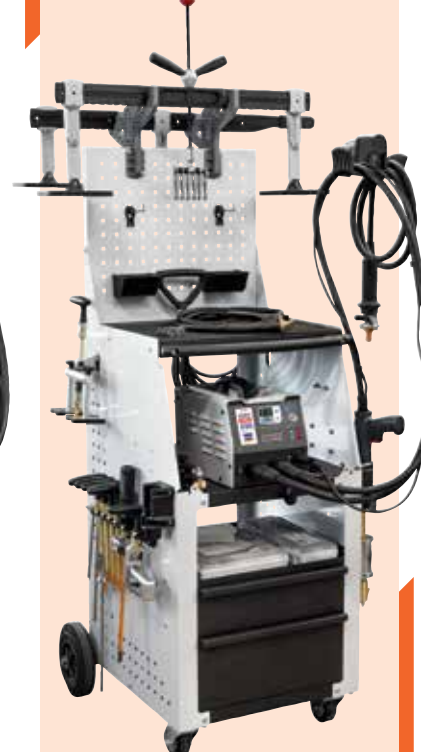

SPEEDLINER
STANDARD
PRO 230

~~3.433~~ €2.609

GYS-073883

SPEEDLINER
PREMIUM
PRO 230

~~3.938~~ €3.006

GYS-080201

SPEEDLINER
PREMIUM PRO
PRO 230

~~4.454~~ €3.396